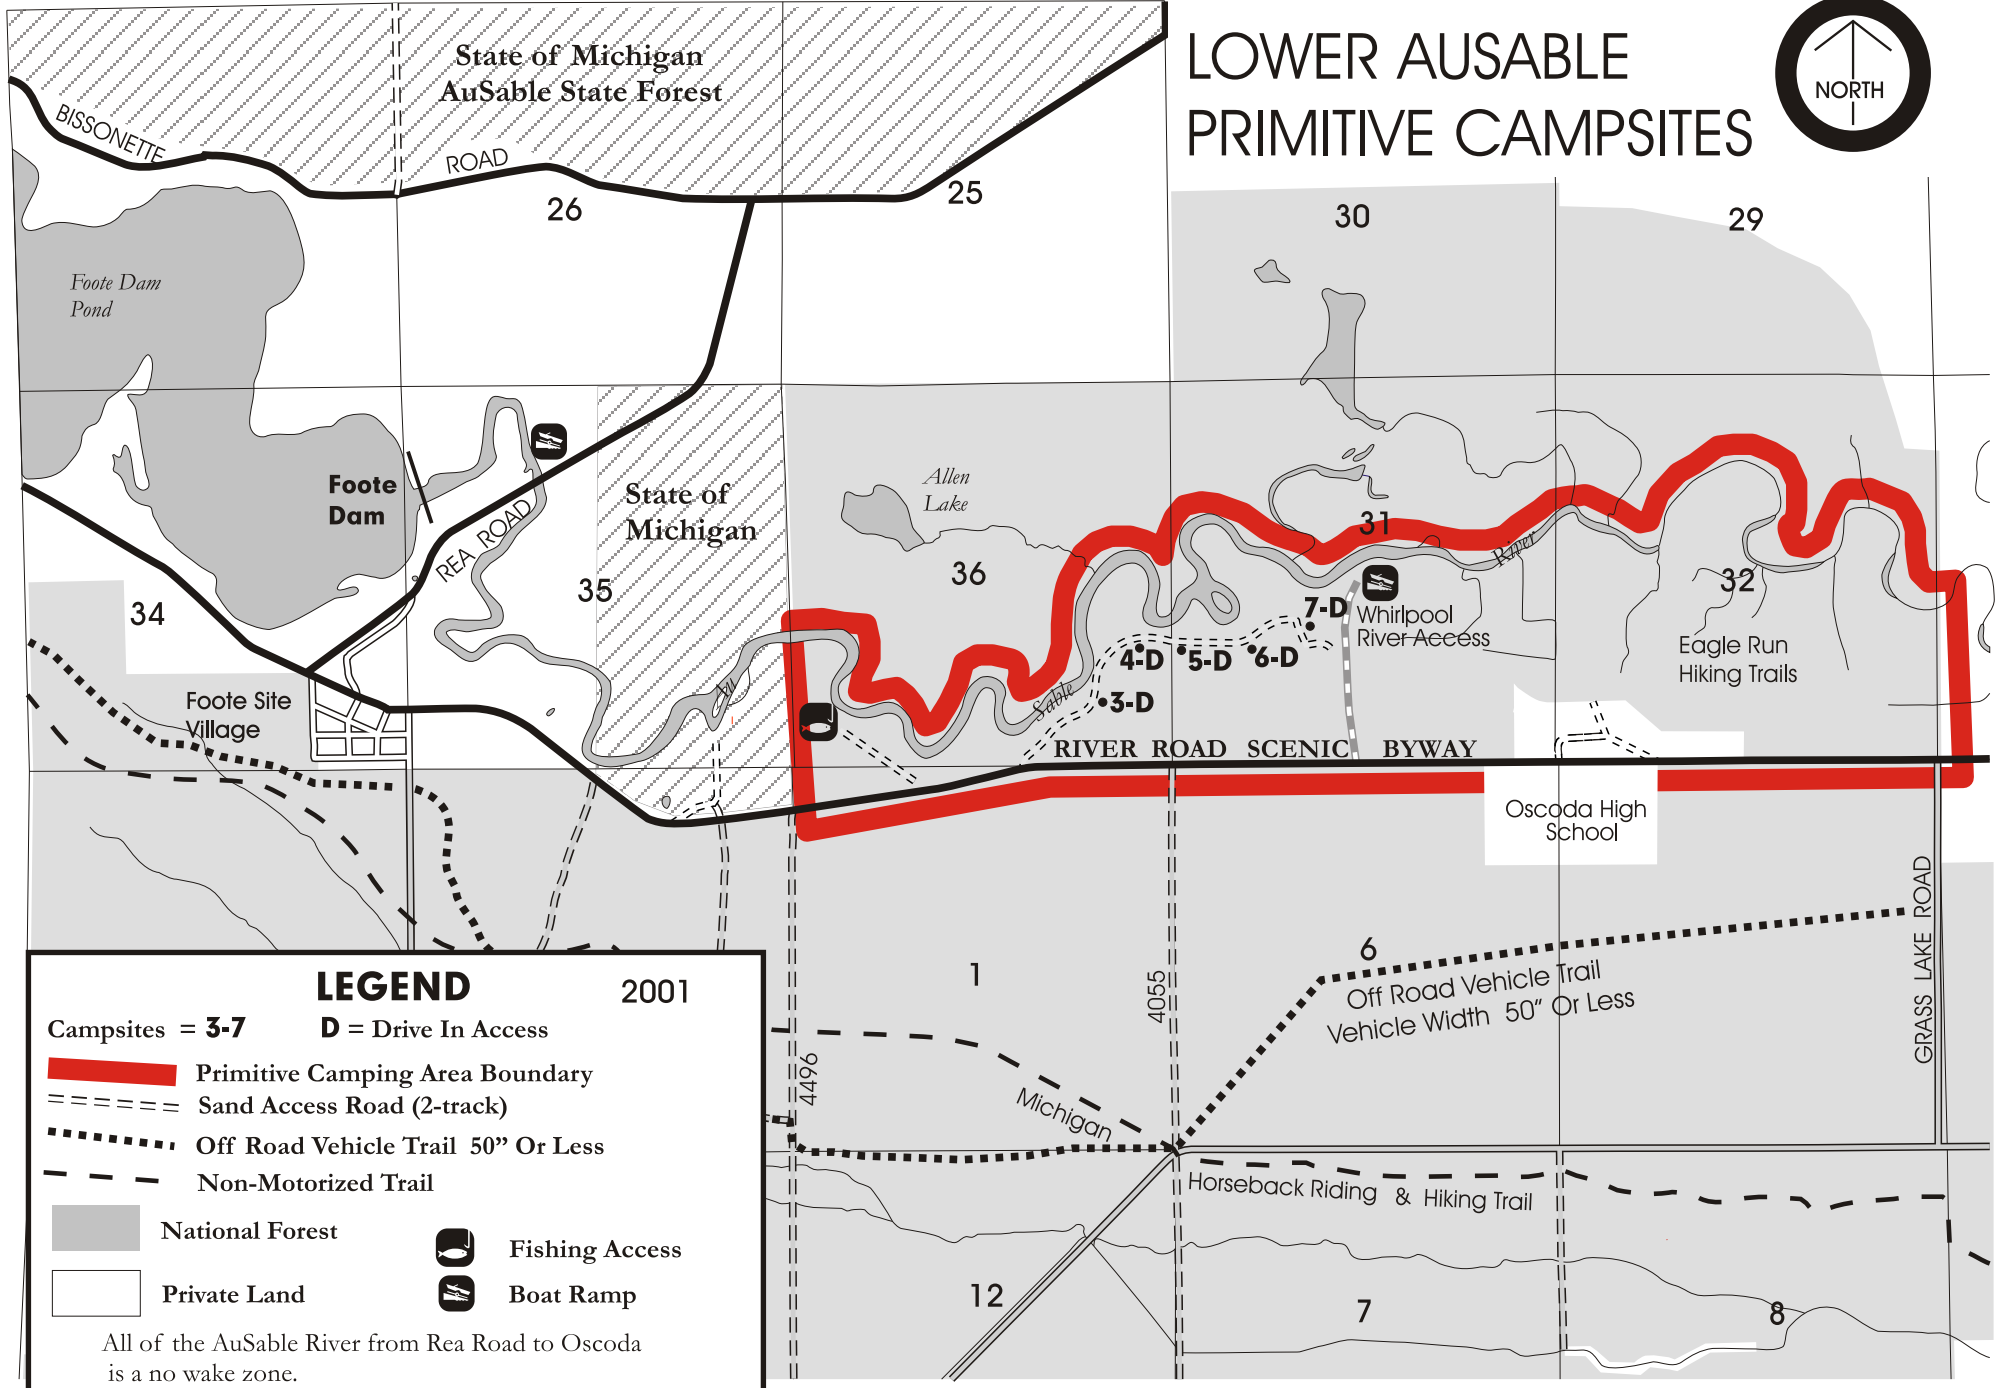

LOWER AUSABLE PRIMITIVE CAMPSITES

LEGEND 2001

Campsites = **3-7** **D** = Drive In Access

- Primitive Camping Area Boundary
- Sand Access Road (2-track)
- Off Road Vehicle Trail 50" Or Less
- Non-Motorized Trail
- National Forest
- Private Land
- Fishing Access
- Boat Ramp

All of the AuSable River from Rea Road to Oscoda is a no wake zone.

Scale in Miles:

Please: If You Pack It In - Pack It Out