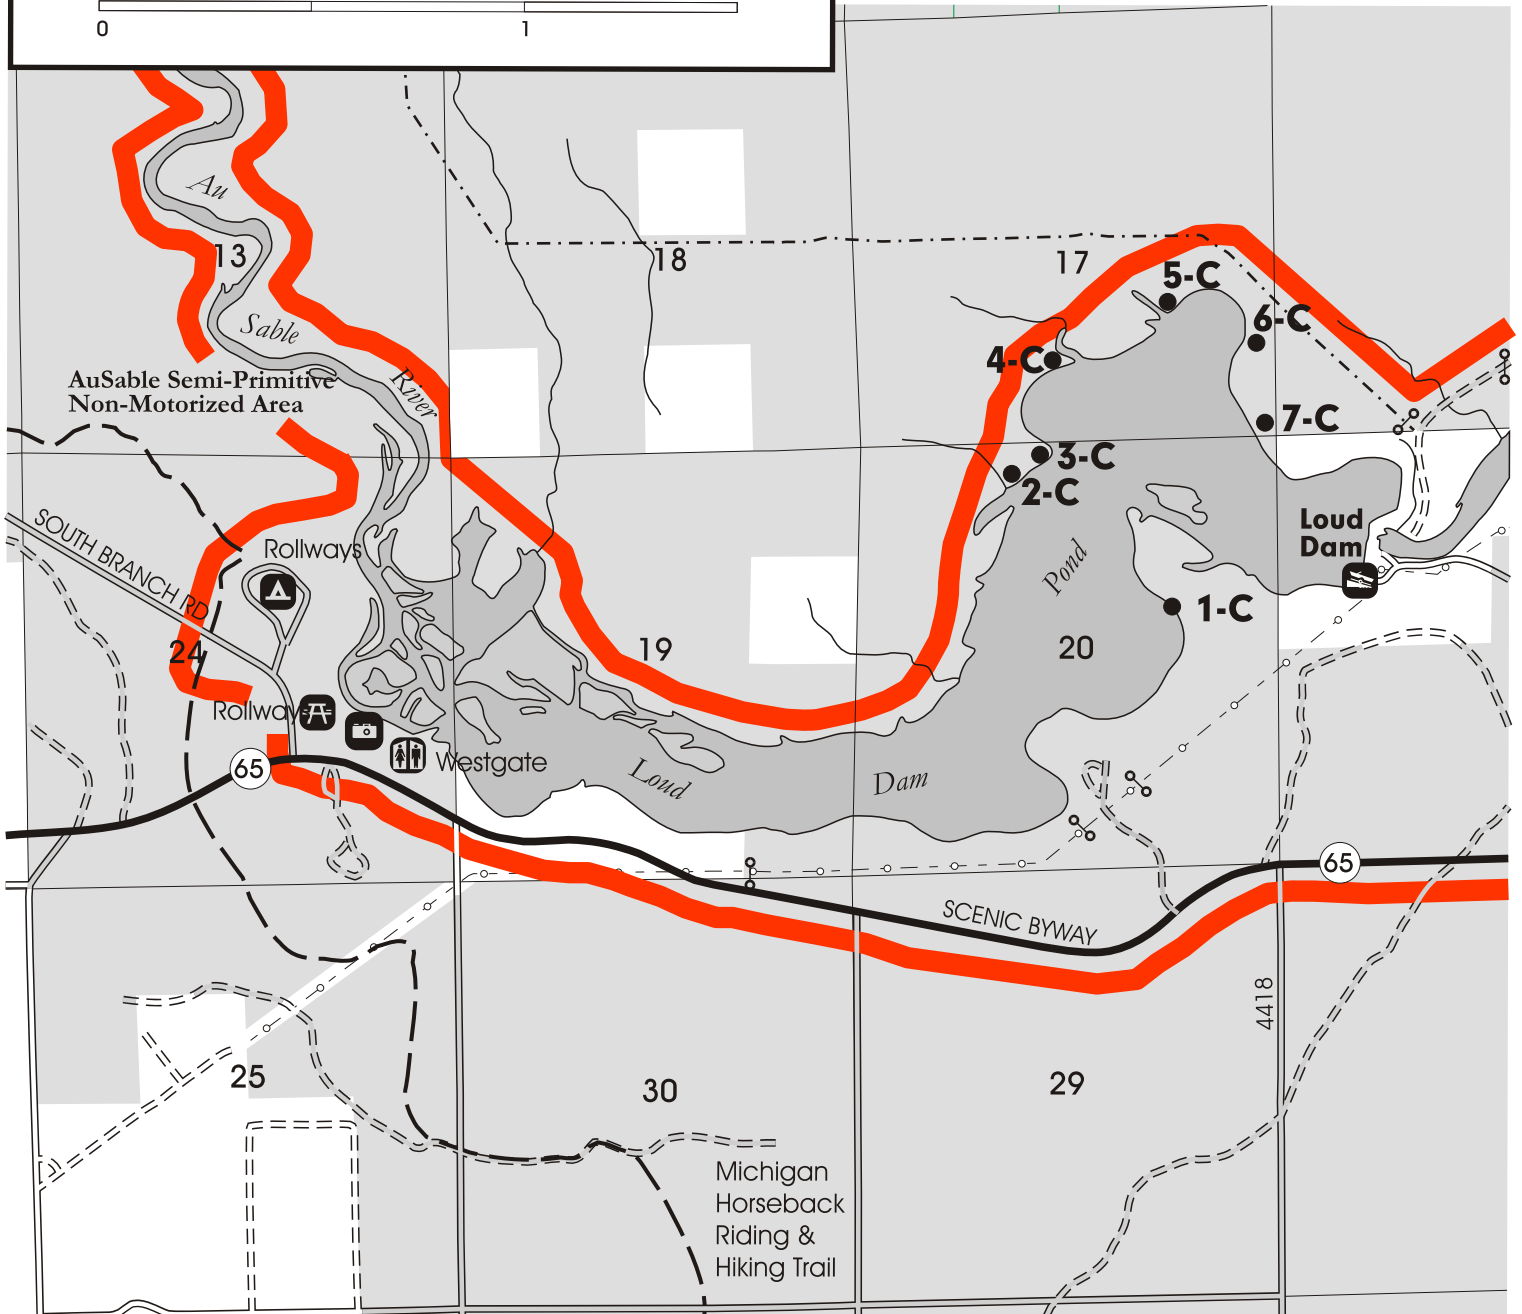

LEGEND

2001

Campsites = 1-7

C = Canoe Access

- ==== Sand Access Road (2-track)
- Non-Motorized Trail
- Primitive Camping Area Boundary
- Federal Ownership
- Private Land
- Boat Ramp
- Picnic Area
- Campground
- Highway Reststop
- Road Closure

Scale in Miles:

LOUD POND PRIMITIVE CAMPSITES

Please: If You Pack It In - Pack It Out