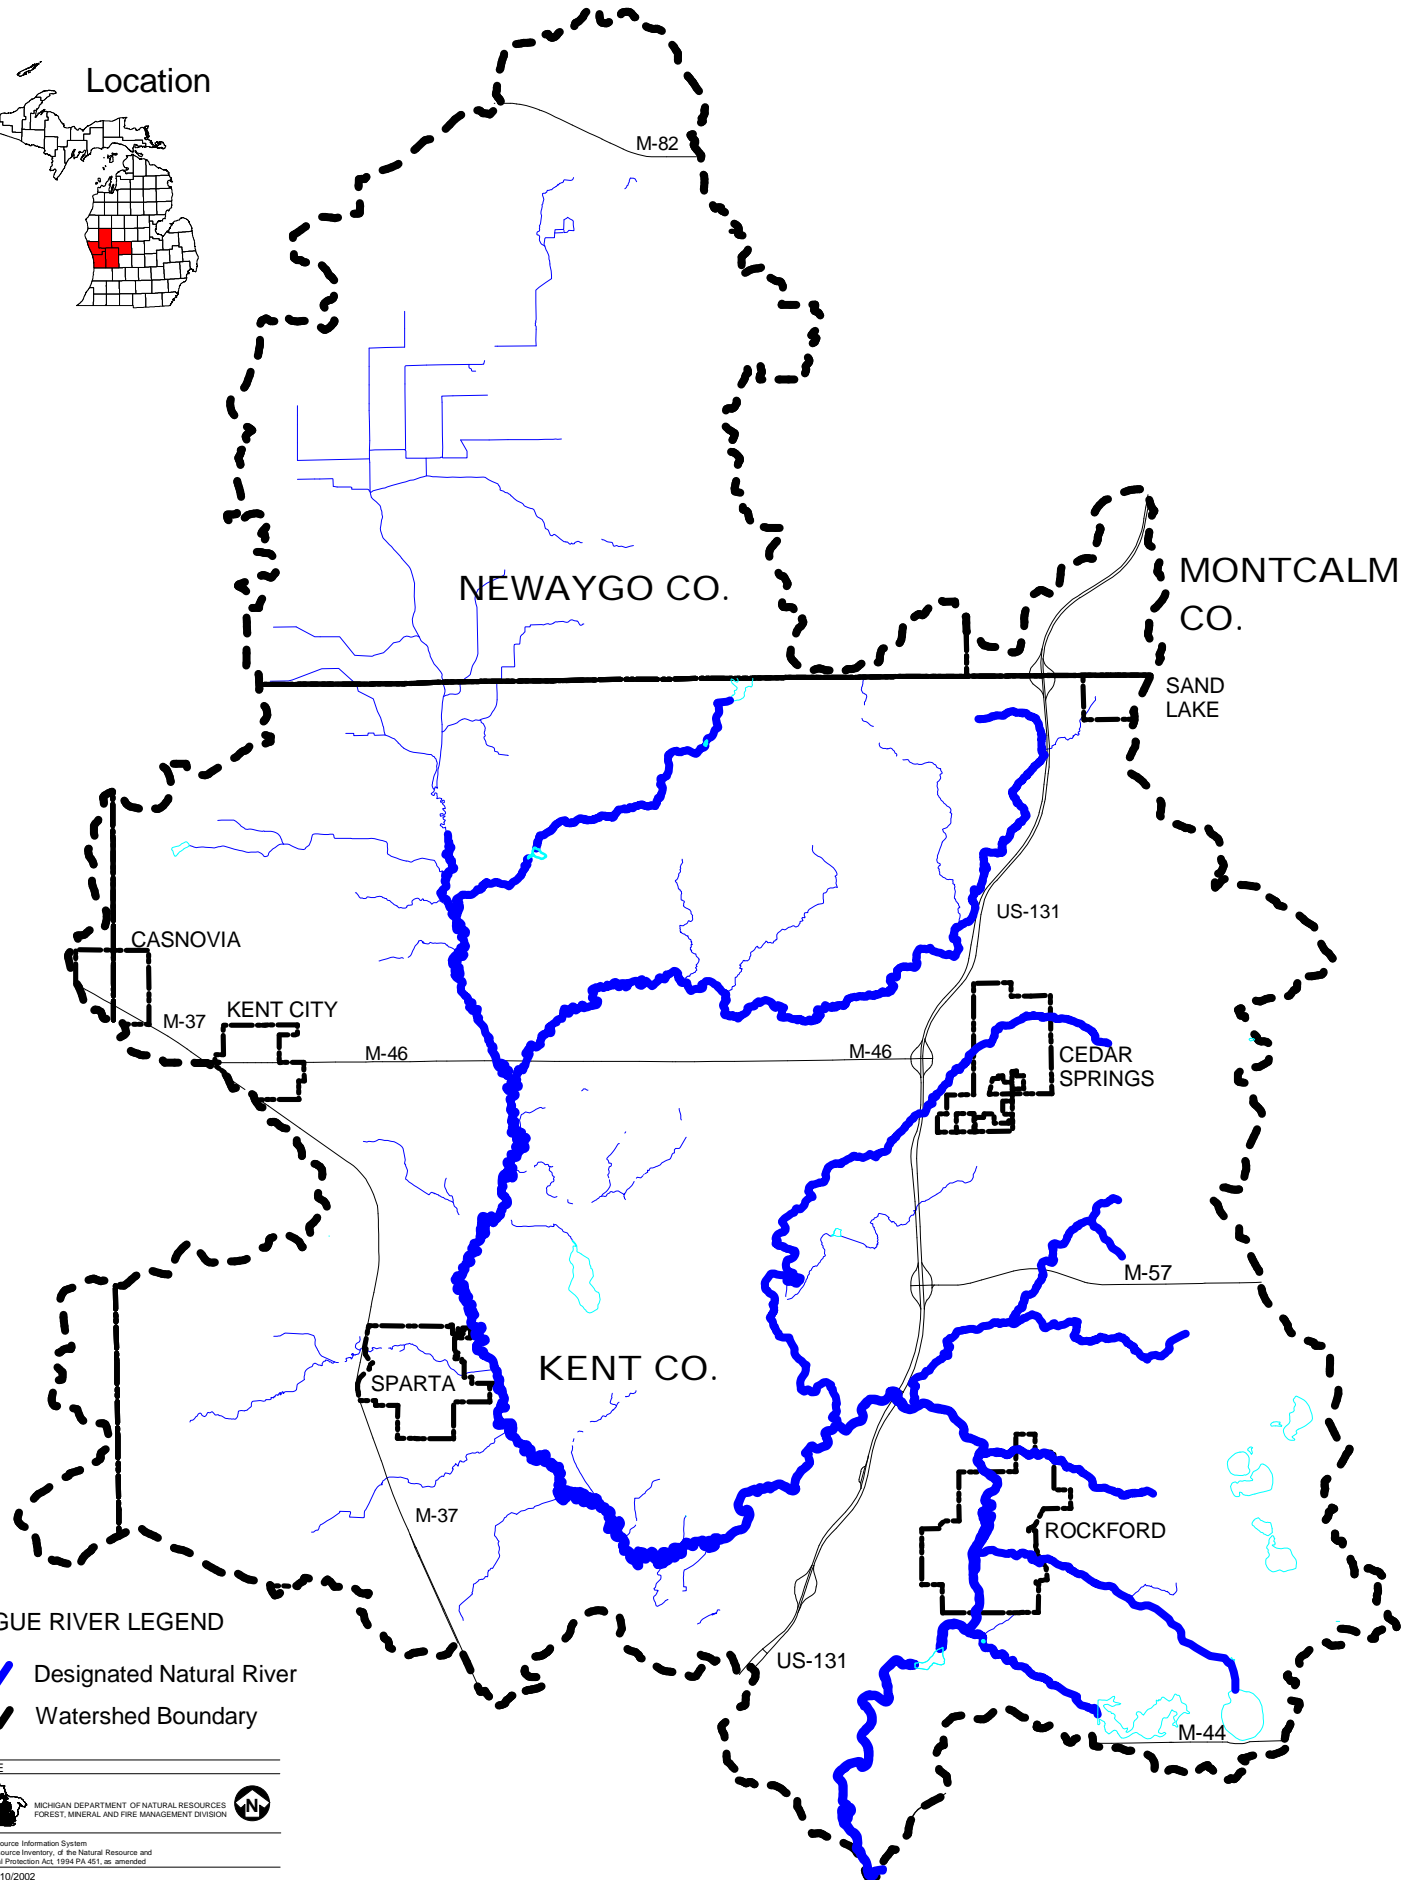

ROGUE RIVER

ROGUE RIVER LEGEND

- Designated Natural River
- Watershed Boundary

SOURCE