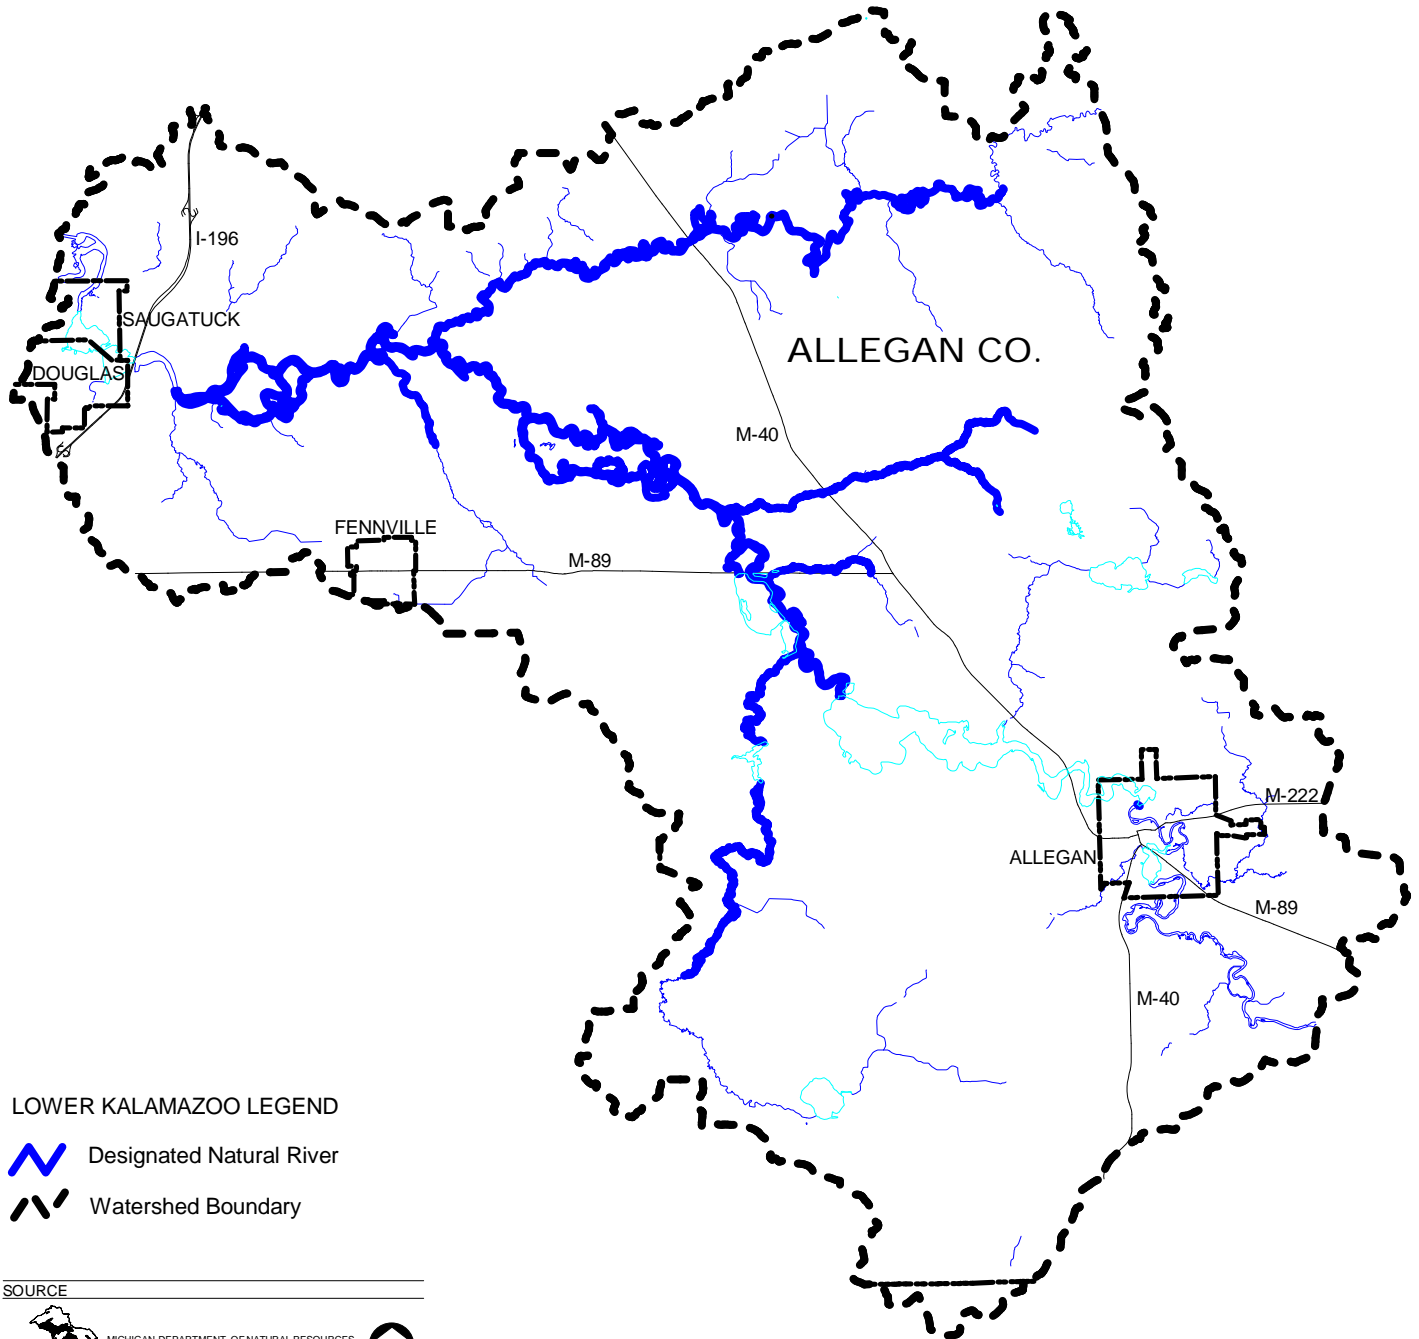

LOWER KALAMAZOO RIVER

LOWER KALAMAZOO LEGEND

- Designated Natural River
- Watershed Boundary

SOURCE

DATE: 01/10/2002